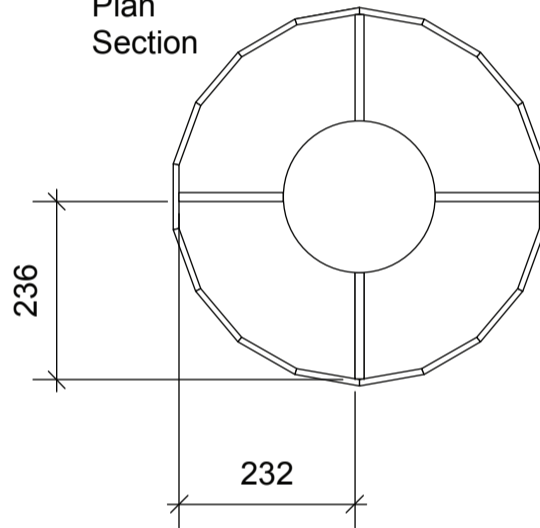

Pod
Elevation
Section

Nest Space
Plan
Section

Weathered
Cedar
Shingles

Scale 1:25

Scale 1:10