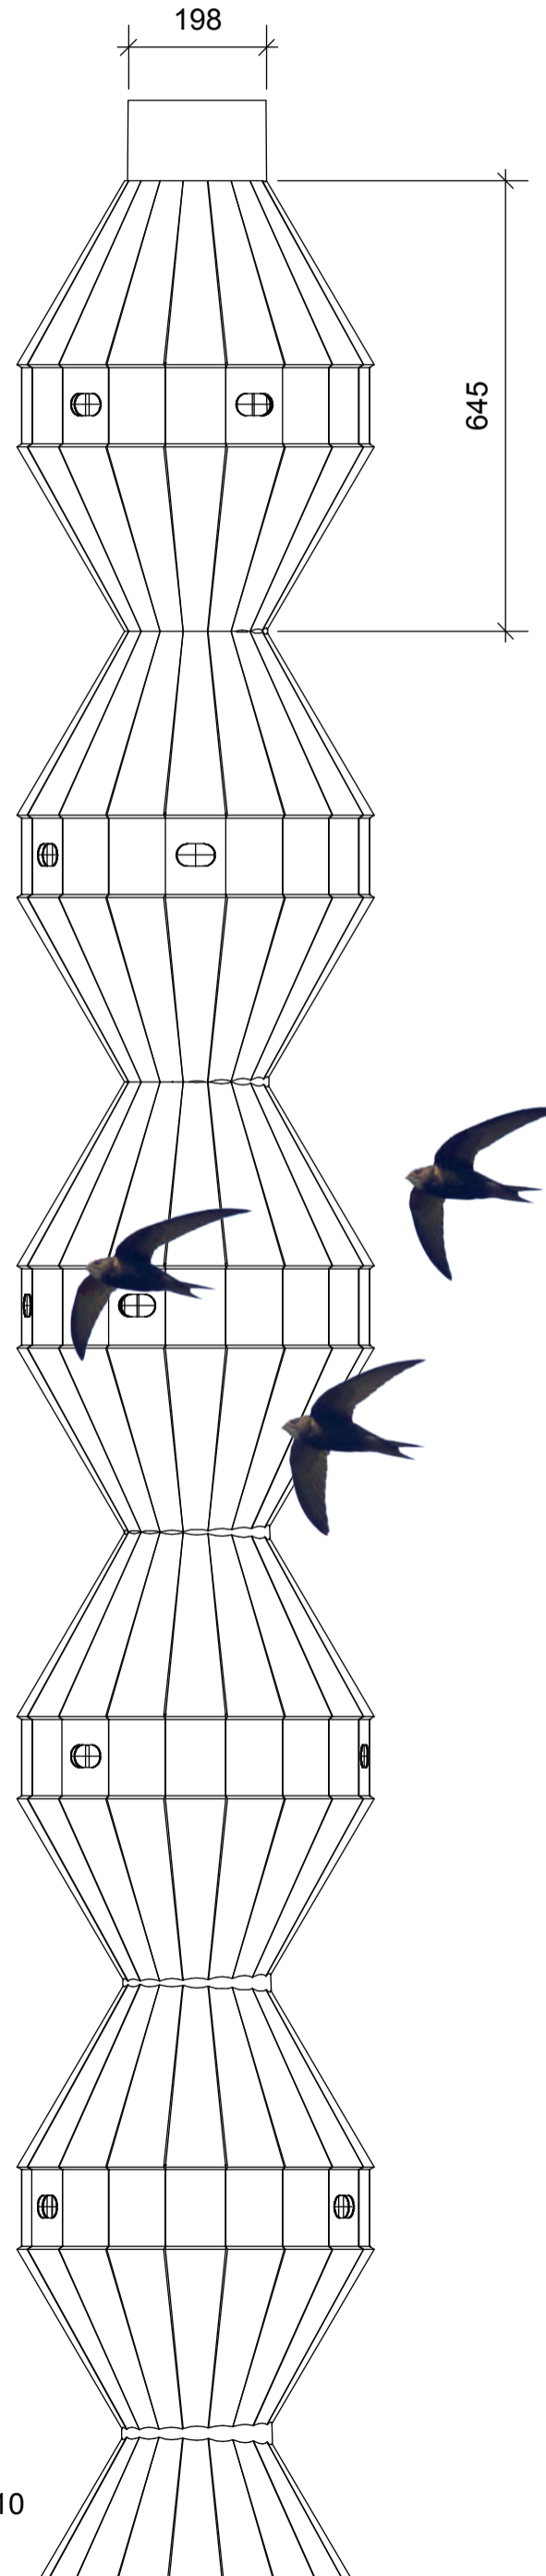

Pod
Elevation
Section

Nest Space
Plan
Section

Weathered
Cedar
Shingles

Scale 1:25

Scale 1:10