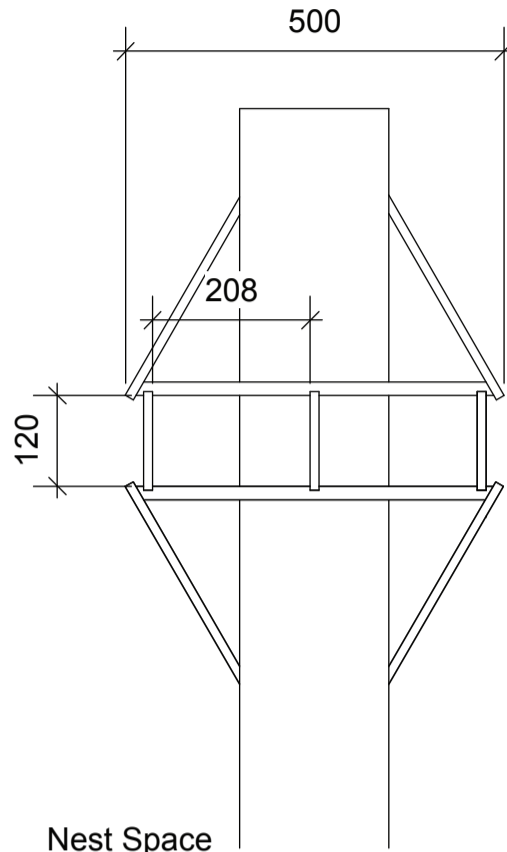

Pod
Elevation
Section

Nest Space
Plan
Section

Weathered
Cedar
Shingles

Scale 1:25

Scale 1:10